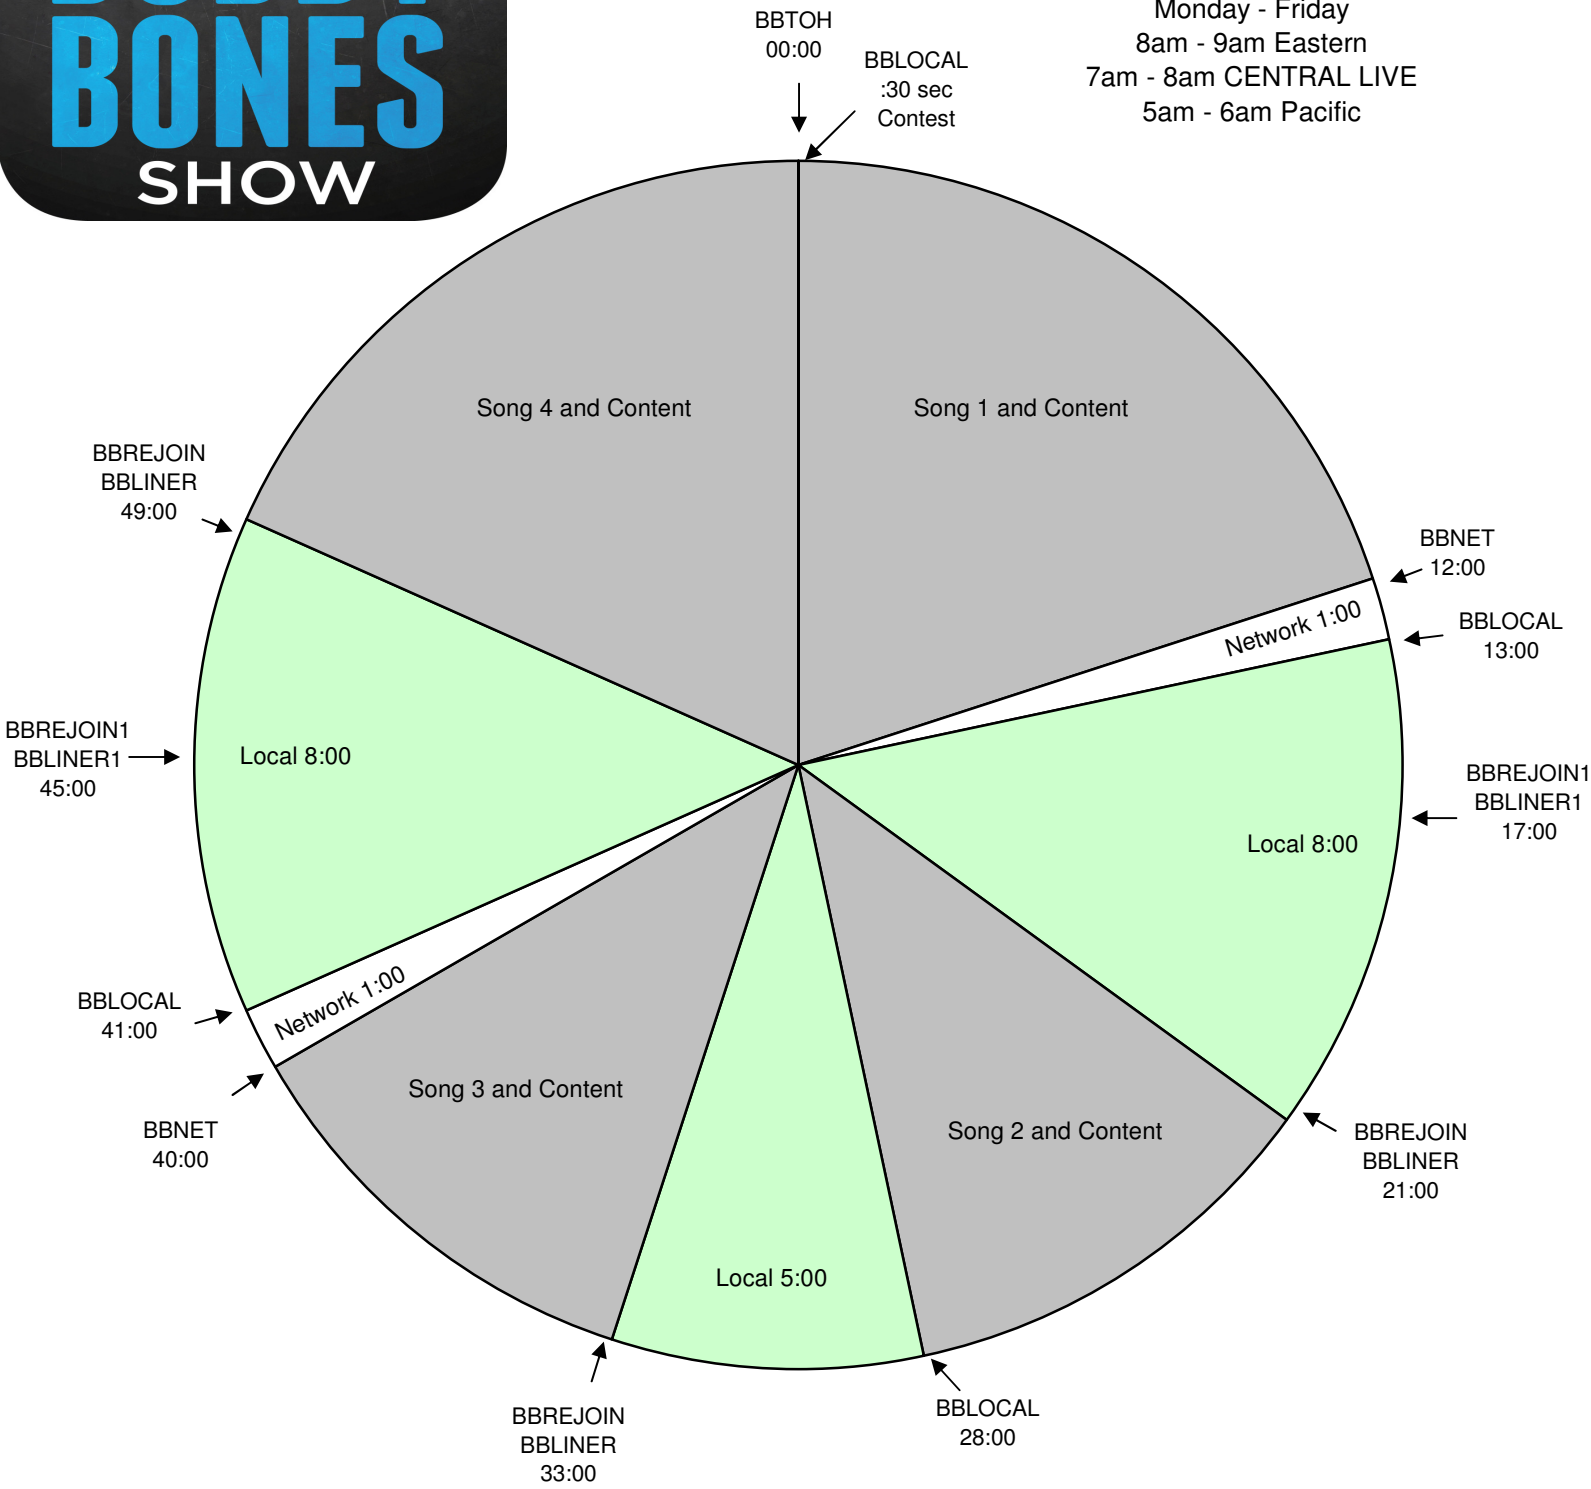

# THE BOBBY BONES SHOW

The Bobby Bones Show Contest Clock  
Effective July 23rd - September 12th 2014

Premiere XDS PRO4-P Satellite

Hour 3

Monday - Friday

8am - 9am Eastern

7am - 8am CENTRAL LIVE

5am - 6am Pacific

**All Breaks Float! TOH & BBLINER Also Float!**

Program is live for 5 hours starting at 6am Eastern. Central and Western time zones are welcome to air 5 hours, starting at 5am local time.

Network will program music and talk during the content segments. Stations are welcome to schedule additional songs in the 8 minute local segments

BBLOCAL - Fires local breaks. All breaks float.

BBLINER - Floats. Fires locally voiced short show ID - must be exactly 5 second, dry voice

BBLINER1 - Fires locally voiced short show ID - must be exactly 5 second, dry voice

BBREJOIN - Joins the show

BBREJOIN1 - Optional rejoin for 4 minute local breaks.

BBTOH - Floats. Fires locally produced top of hour ID - network will go silent for :15

BBCONTEST - For Clear Channel Stations Contesting